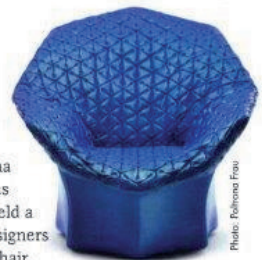

The Crown Jewel

The Rolls-Royce Maharaja Phantom Drophead Coupé, a one-of-a-kind bespoke vehicle created exclusively for customers in Dubai, was unveiled at an Indian-themed evening event held in celebration of the car's arrival at the AGMC Rolls-Royce showroom. rolls-roycemotorcars.com