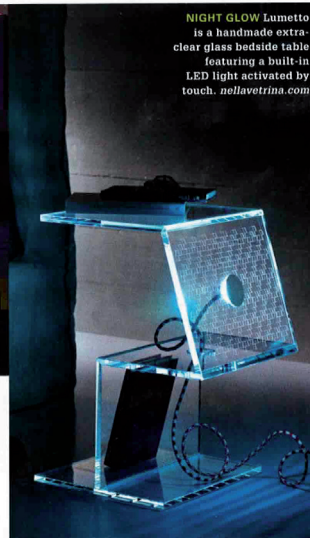

PRODUCED BY NICOLE HADDAD